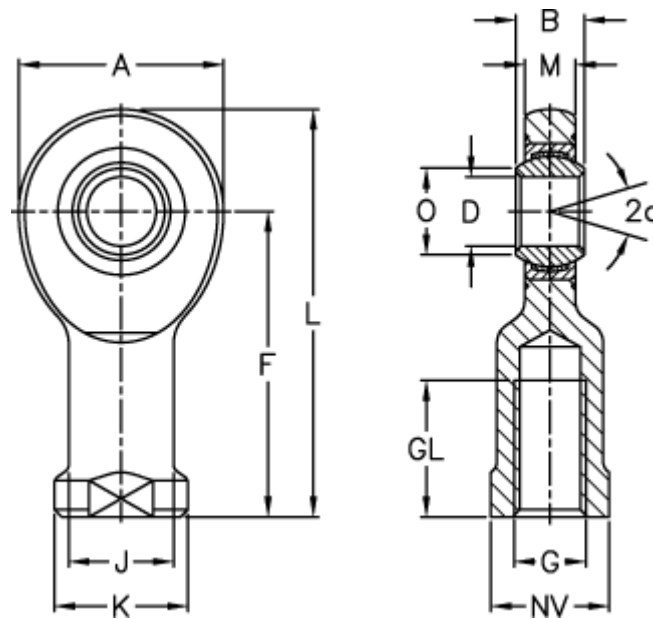

# Data Sheet

Article number: 03484025  
Description: Fluro Rod end EIL 25D  
Note: 25

## Measures

A	= 64	J	= 33.5
a (degrees)	= 7	K	= 42
B	= 20	L	= 126
D	= 25	M	= 17
Dynamic drive (kN)	= 51	NV	= 36
F	= 94	O	= 29.3
g	= M24x2	Static drive kN	= 92
GL	= 48	Weight	= 640